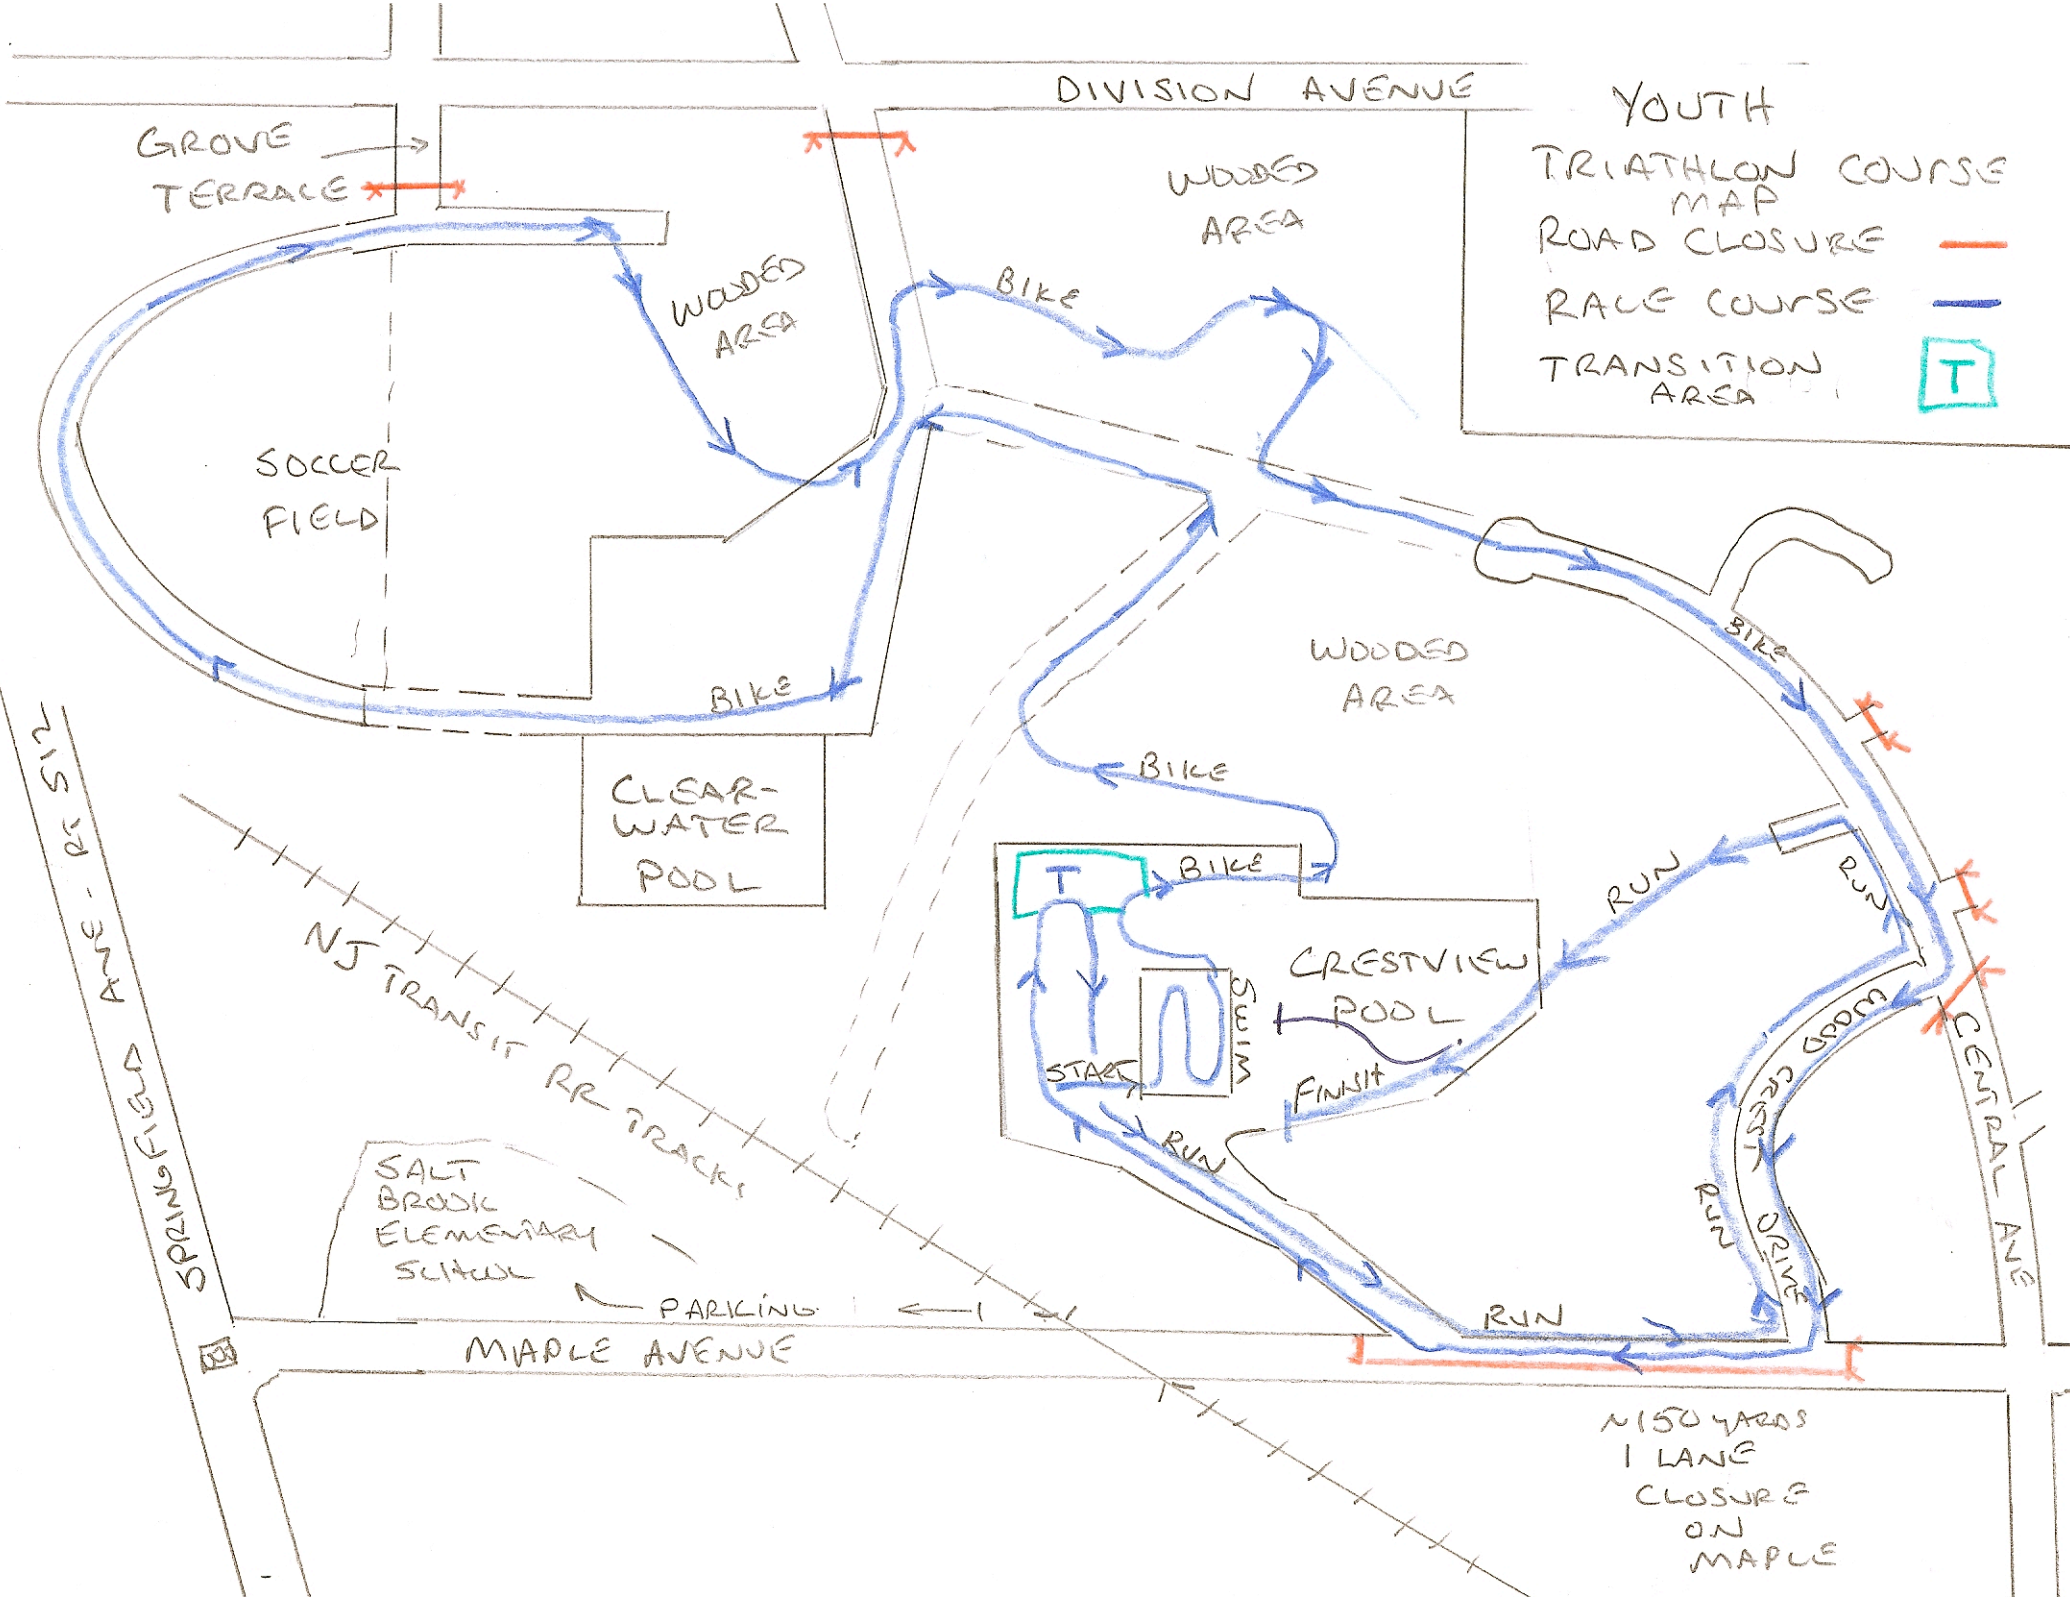

YOUTH TRIATHLON COURSE MAP

ROAD CLOSURE —

RACE COURSE —

TRANSITION AREA [T]

150 YARDS
1 LANE
CLOSURE
ON
MAPLE